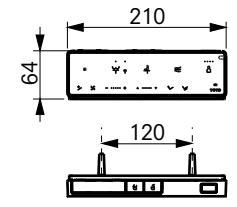

±0=OKFFB

TO BE COMBINED WITH:

- 1. WC RP , wall-hung for WASHLET® CW542ERY#MBL

OPTIONAL:

- 1. Connecting set for WASHLET® with hidden connections SP10695UN
- 2. Mini Ball valve 3/8" for WASHLET® SP515011B

Designation		<b>TOTO</b>		
<b>WASHLET®</b> RW, incl. remote controller TCF801EBG#MBL				
Altered		Scale	1:10	
		Signed		T.G.
		Date		19/02/2025
			This drawing including the respective data may neither be duplicated nor modified nor altered without the consent of TOTO Europe GmbH. The usage of the data/technical drawings takes place at user's own risk and under exclusion of any liability of TOTO Europe GmbH and/or of the companies of the TOTO-Group. The indicated dimensions are not binding; products are subject to change.	