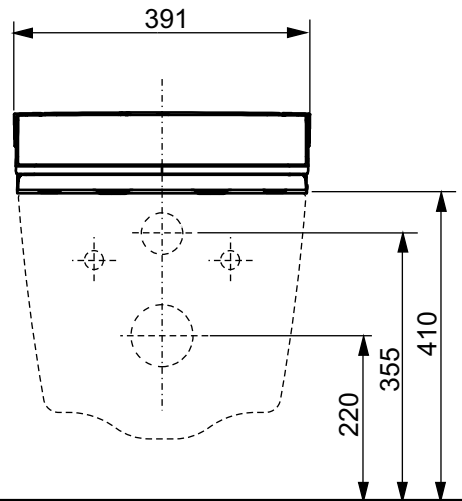

±0=OKFFB

TO BE COMBINED WITH:

- 1. WC RP , wall-hung for WASHLET® CW542ERY#MBL

OPTIONAL:

- 1. Connecting set for WASHLET® with hidden connections SP10695UN
- 2. Mini Ball valve 3/8" for WASHLET® SP515011B

Designation		<b>TOTO</b>		
<b>WASHLET®</b> RW, incl. remote controller TCF801EBG#MBL				
Altered		Scale	1:10	
		Signed		T.G.
		Date		19/02/2025
			This drawing including the respective data may neither be duplicated nor modified nor altered without the consent of TOTO Europe GmbH. The usage of the data/technical drawings takes place at user's own risk and under exclusion of any liability of TOTO Europe GmbH and/or of the companies of the TOTO-Group. The indicated dimensions are not binding; products are subject to change.	