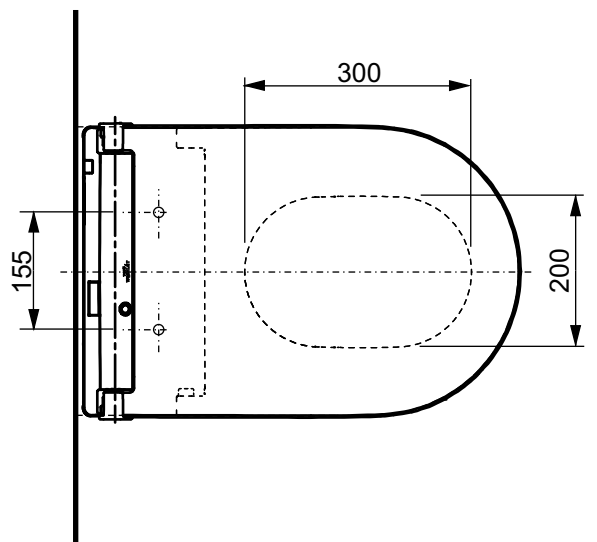

±0=OKFFB

TO BE COMBINED WITH:

- 1. WC RP , wall-hung for WASHLET® CW542ERY#MBL

OPTIONAL:

- 1. Connecting set for WASHLET® with hidden connections SP10695UN
- 2. Mini Ball valve 3/8" for WASHLET® SP515011B

Designation		<b>TOTO</b>		
<b>WASHLET®</b> RW, incl. remote controller TCF801EBG#MBL				
Altered		Scale	1:10	
		Signed		T.G.
		Date		19/02/2025
			This drawing including the respective data may neither be duplicated nor modified nor altered without the consent of TOTO Europe GmbH. The usage of the data/technical drawings takes place at user's own risk and under exclusion of any liability of TOTO Europe GmbH and/or of the companies of the TOTO-Group. The indicated dimensions are not binding; products are subject to change.	